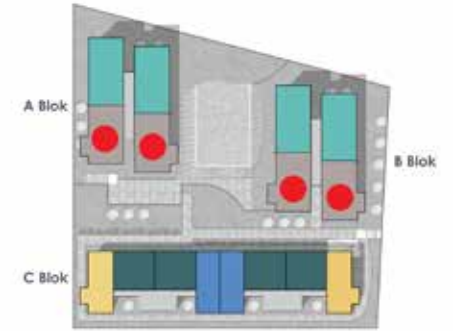

2+1 Tip 8

1. Bodrum Kat

Net Alan: 54.61 m²
Brüt Alan: 67.61 m²